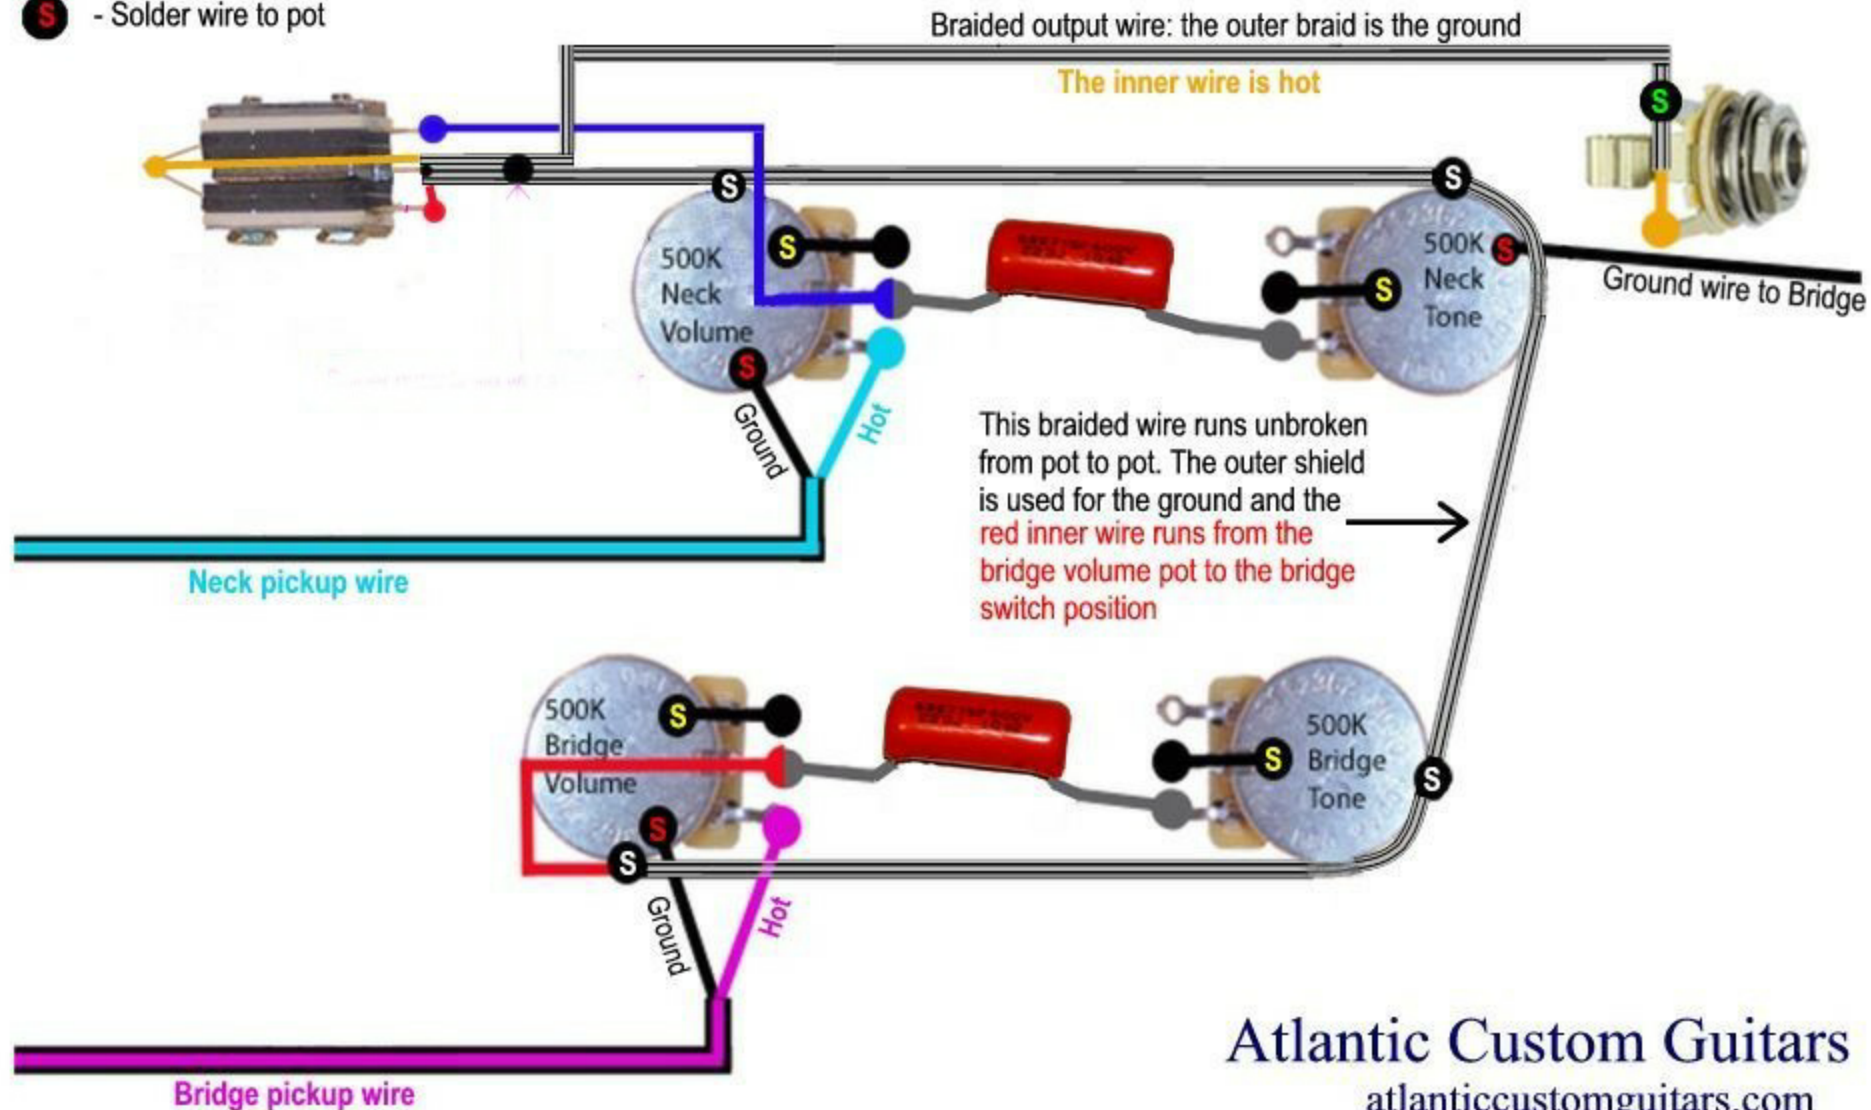

Code

- S** - Solder connector to pot
- S** - Solder outer braid to pot
- S** - Solder outer braid to ground lug
- S** - Solder wire to pot

ES-335 & Les Paul

Vintage style wiring

Atlantic Custom Guitars
atlanticcustomguitars.com

This is a standard 1950's Gibson LP and ES wiring diagram.