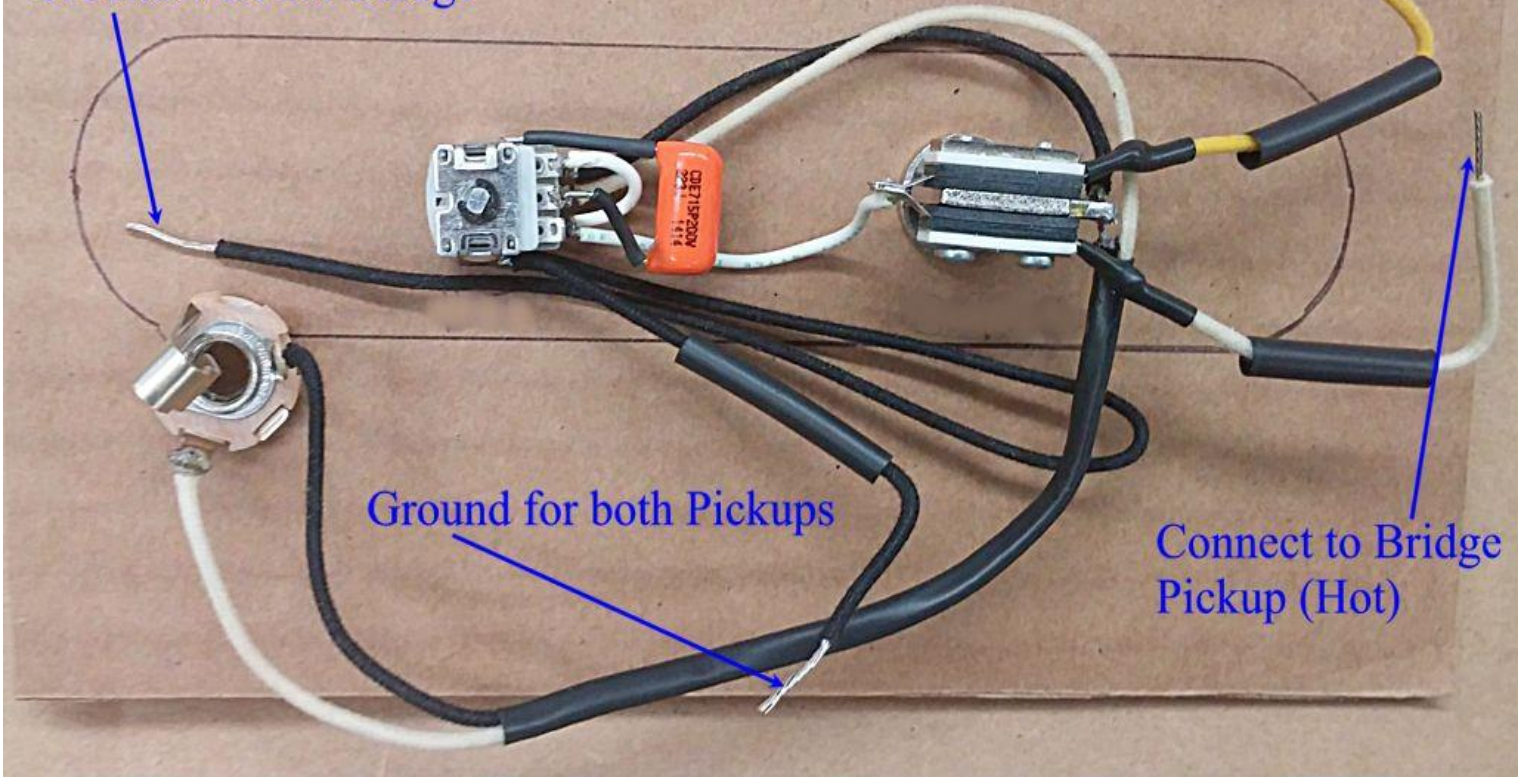

Telecaster Cabronita Wiring Diagram

We offer this harness with either a WD Music Metric Style Switch
or with a Switchcraft Switch

On the next page, you will find the wiring diagram using a 3-way Switchcraft Switch

Wiring Diagram using a Switchcraft 3-way switch

Connect to Neck Pickup (Hot)

Ground wire for Bridge

Ground for both Pickups

Connect to Bridge Pickup (Hot)