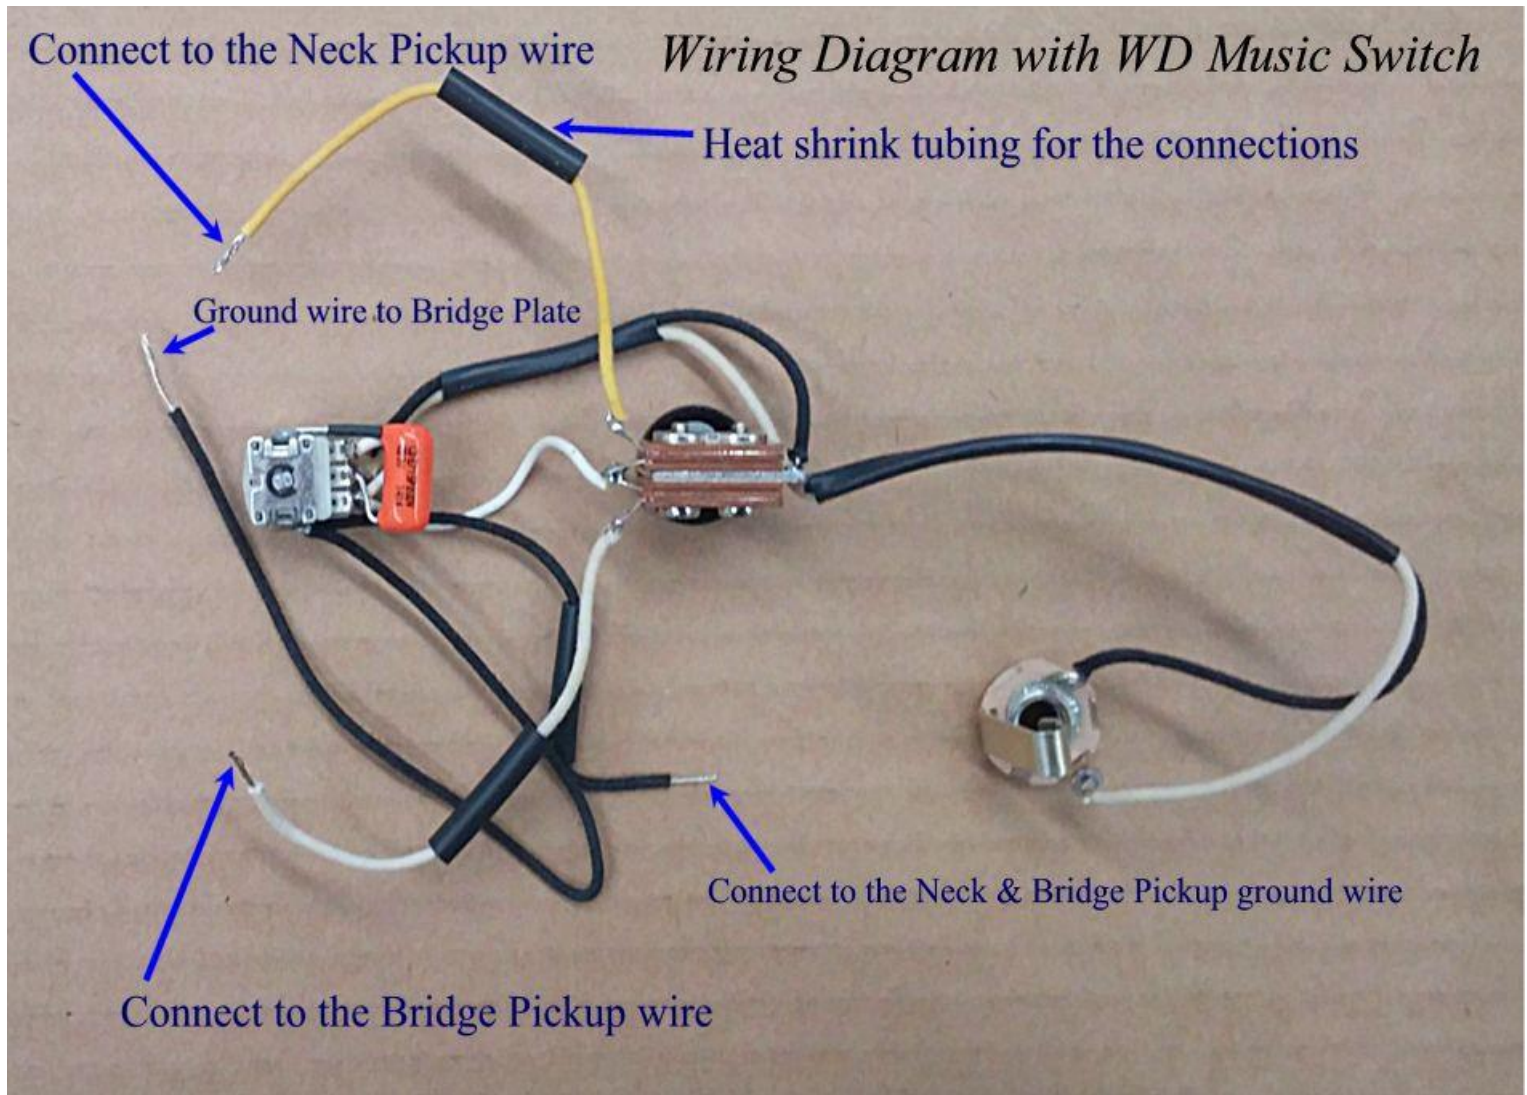

Telecaster Cabronita Wiring Diagram

We offer this harness with either a WD Music Metric Style Switch
or with a Switchcraft Switch

On the next page, you will find the wiring diagram using a 3-way Switchcraft Switch

Wiring Diagram using a Switchcraft 3-way switch

Connect to Neck Pickup (Hot)

Ground wire for Bridge

Ground for both Pickups

Connect to Bridge Pickup (Hot)